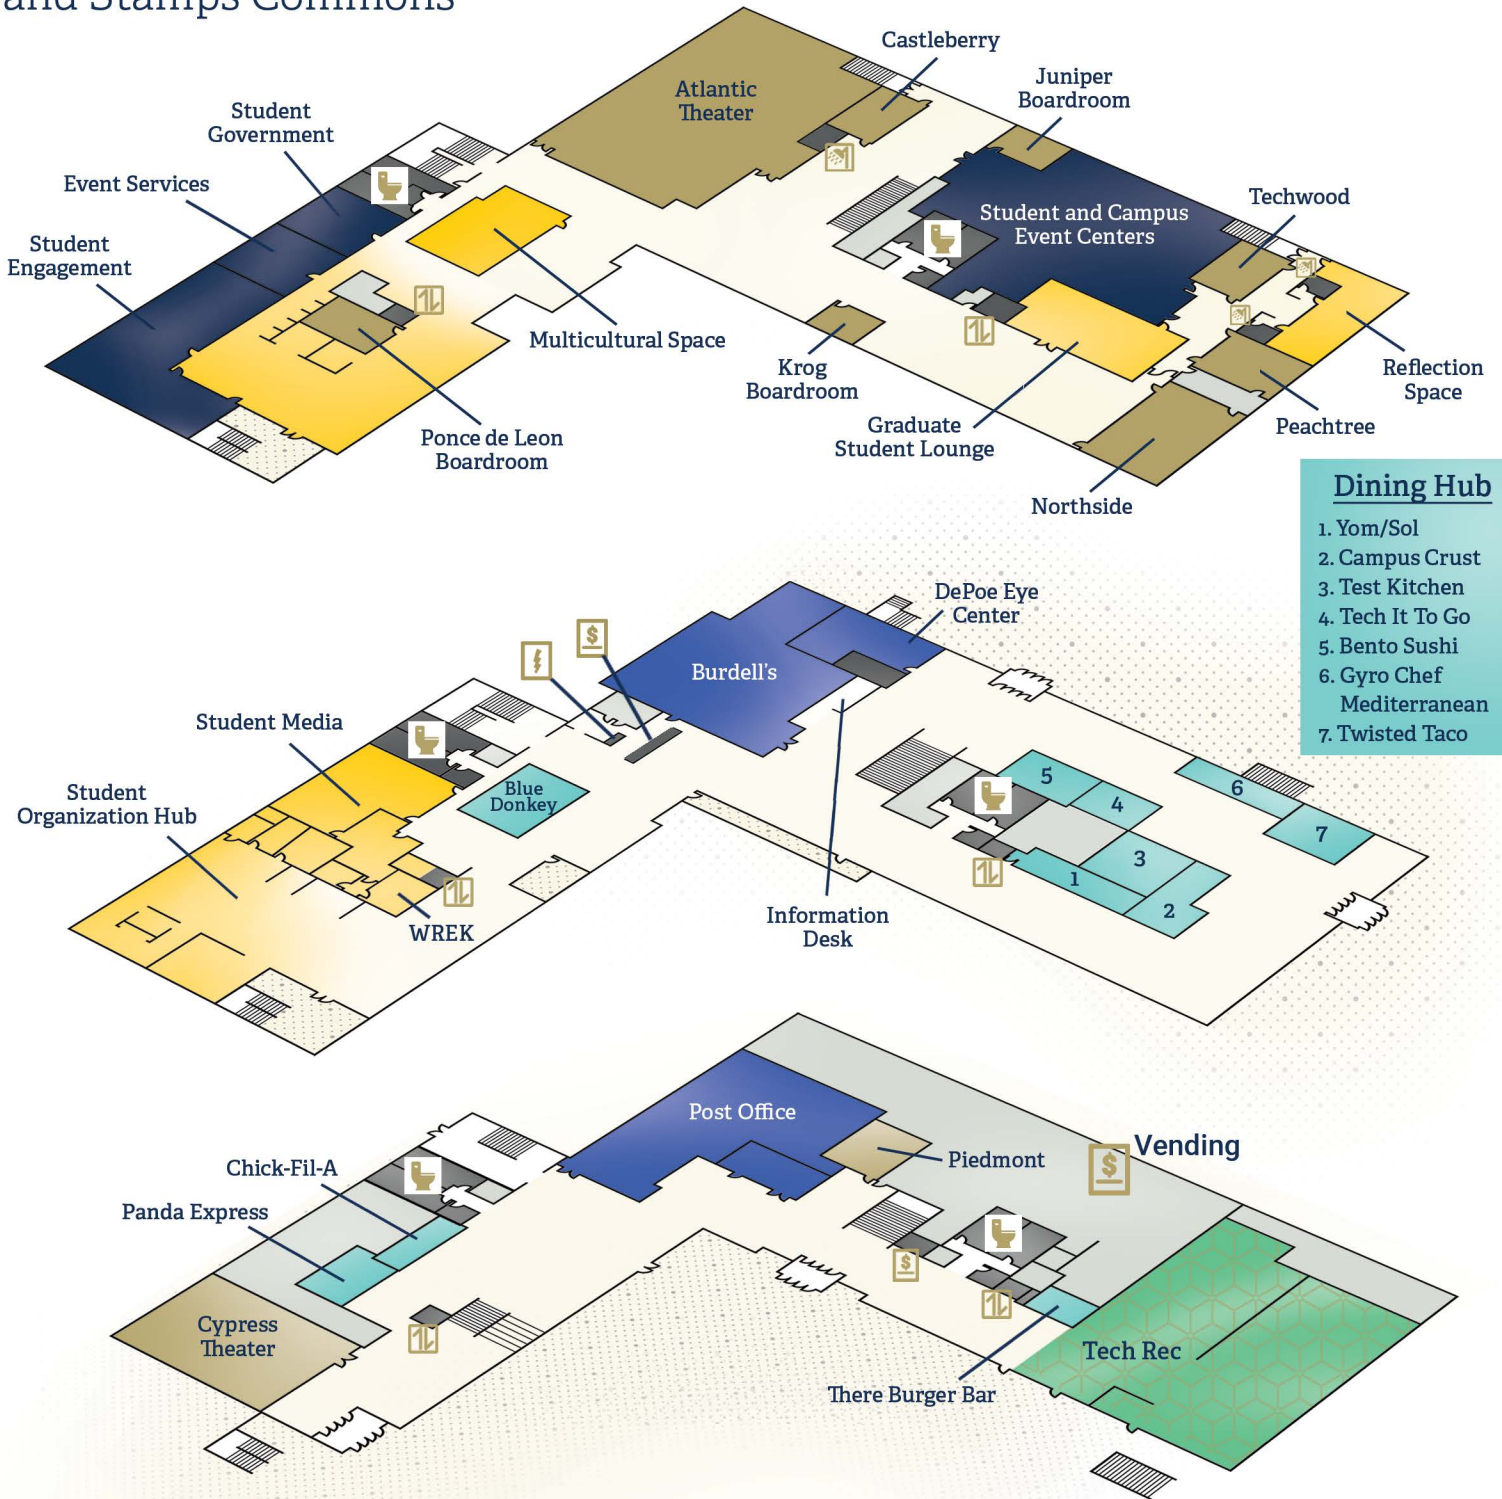

# The John Lewis STUDENT CENTER and Stamps Commons

Student and Campus  
Event Centers

- Reservable Space
- Student Activity
- Tech Rec (also reservable)
- Lounge
- Facility Support
- Elevator
- Restrooms
- Shower/ Ablution
- Offices
- Dining (concepts TBD)
- Retail Service
- Porch
- Back of House
- Can be Reserved
- Microwave
- Vending